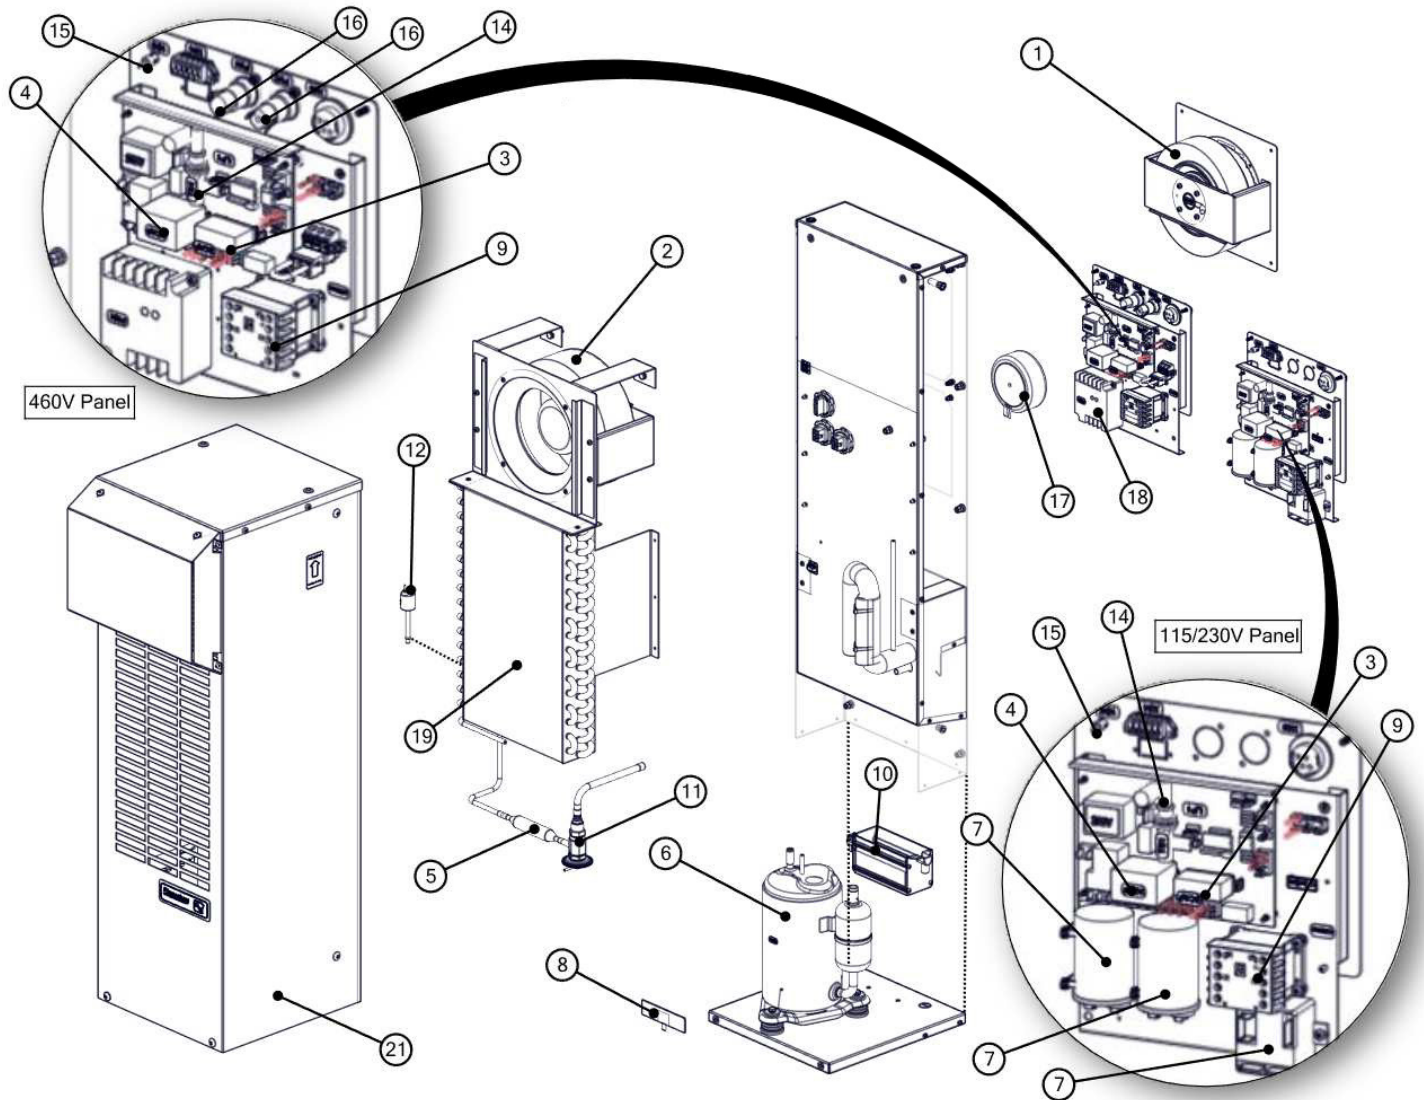

DTS 3145-85

SPARE PARTS

Pfannenbergl
ELECTRO-TECHNOLOGY FOR INDUSTRY

Items Not Shown

- 13 Pressure Head Control DTS 3165/85
- 20 Access Pack

www.pfannenbergusa.com

To Order Spare Parts Call us at:
Ph: 1-866-689-0085 or Email: orders@pfannenbergusa.com

Position	Description	DTS 31X5 (3145, 3165, 3185) 115V	DTS 31X5 (3145, 3165, 3185) 230V	DTS 31X5 (3145, 3165, 3185) 400V / 460V
1	Evap Fan Assembly	18811100010	18811100011	18811100011
2	Condensor Fan Assembly	18811100018	18811100020	18811100020
3	C12 Capacitor (evap fan)	18814000001	18814000004	18814000004
4	C11 Capacitor (cond fan)	18881300029	18884000003	18884000003
5	Filter/Dryer	18885000000	18885000000	18885000000
6	Compressor	18881200019	18811200016	18811200029
7	Compressor Start Components	Call for Availability	Call for Availability	N/A
8	Compressor Sump Heater	Call for Availability	Call for Availability	Call for Availability
9	CRM 40 (compressor relay)	18881300028	18881300025	18881300025
10	Condensation Evaporator	18881300026	18881300026	18881300026
11	TXV	18881300027	18881300027	18881300027
12	High Pressure Switch	18815000023	18815000023	18815000023
13	Low Pressure Switch	18885000008	18885000008	18885000008
14	PCB (control board)	18810000009	18810000011	18810000011
15	Status LED	18883000028	18883000028	18883000028
16	FU2/FU3 (fuses)	N/A	N/A	18813000002
17	Transformer	N/A	N/A	18883000018
18	Phase Monitor Relay	N/A	N/A	1883000015
19	Condenser Coil	18881400004	18881400004	18881400004
20	Accessory Pack	18882000005	18882000005	18882000005
21	Cover Assembly	18880200013	18880200013	18880200013
22	Mechanical Thermostat	N/A	N/A	N/A
23	Inverter	N/A	N/A	N/A
24	Metal Mesh Filter	18380000025	18380000025	18380000025
25	Temp Sensor	18810000024	18810000024	18810000024
26	Wago connection kit	Call for Availability	Call for Availability	Call for Availability